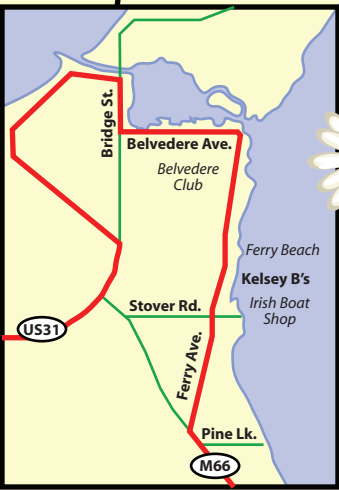

# The BREEZEWAY

TAKE A RURAL RIDE

- ## LAKE CHARLEVOIX TOUR
- Start from East Jordan
  - C48 to C73 to Boyne City
  - Ferry Road to Ironton Ferry (\$) - Cross Narrows
  - M66 to Castle Farms - Tour (\$) Optional
  - Earl Young Homes
  - US31 South to Friske Orchards & Farm Market
  - C48 to Downtown Ellsworth - MiFarmMarket

Charlevoix Inset

[www.EJChamber.org](http://www.EJChamber.org)  
[www.RideTheBreezeway.com](http://www.RideTheBreezeway.com)